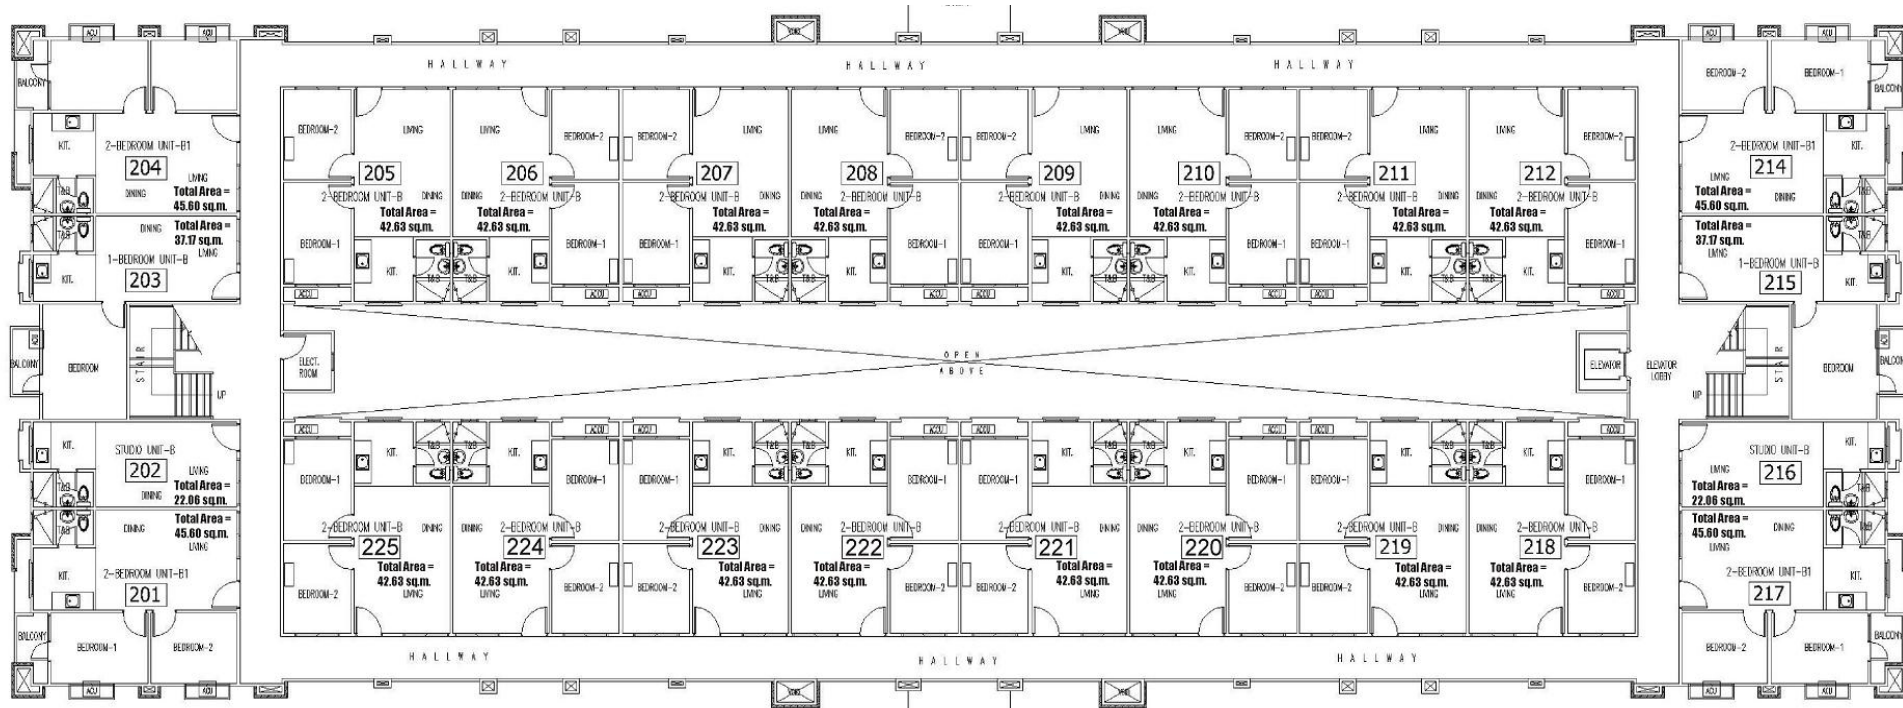

TYPICAL FLOOR PLAN

2nd to 5th floor

■ SOLD

■ OFS

ONE OASIS DAVAO INVENTORY (BUILDING 6)

Ground Floor Plan

FACING AMENITIES

ONE OASIS DAVAO INVENTORY (BUILDING 5)

TYPICAL FLOOR PLAN (2<sup>nd</sup> to 5<sup>th</sup> Fir)

- SOLD
- HOLD
- CDR
- OFS

# ONE OASIS DAVAO INVENTORY (BUILDING 5)

2 GROUND FLOOR PLAN  
A-02/A-02 SCALE 1:250M

SOLD

OFFERS

TYPICAL FLOOR PLAN